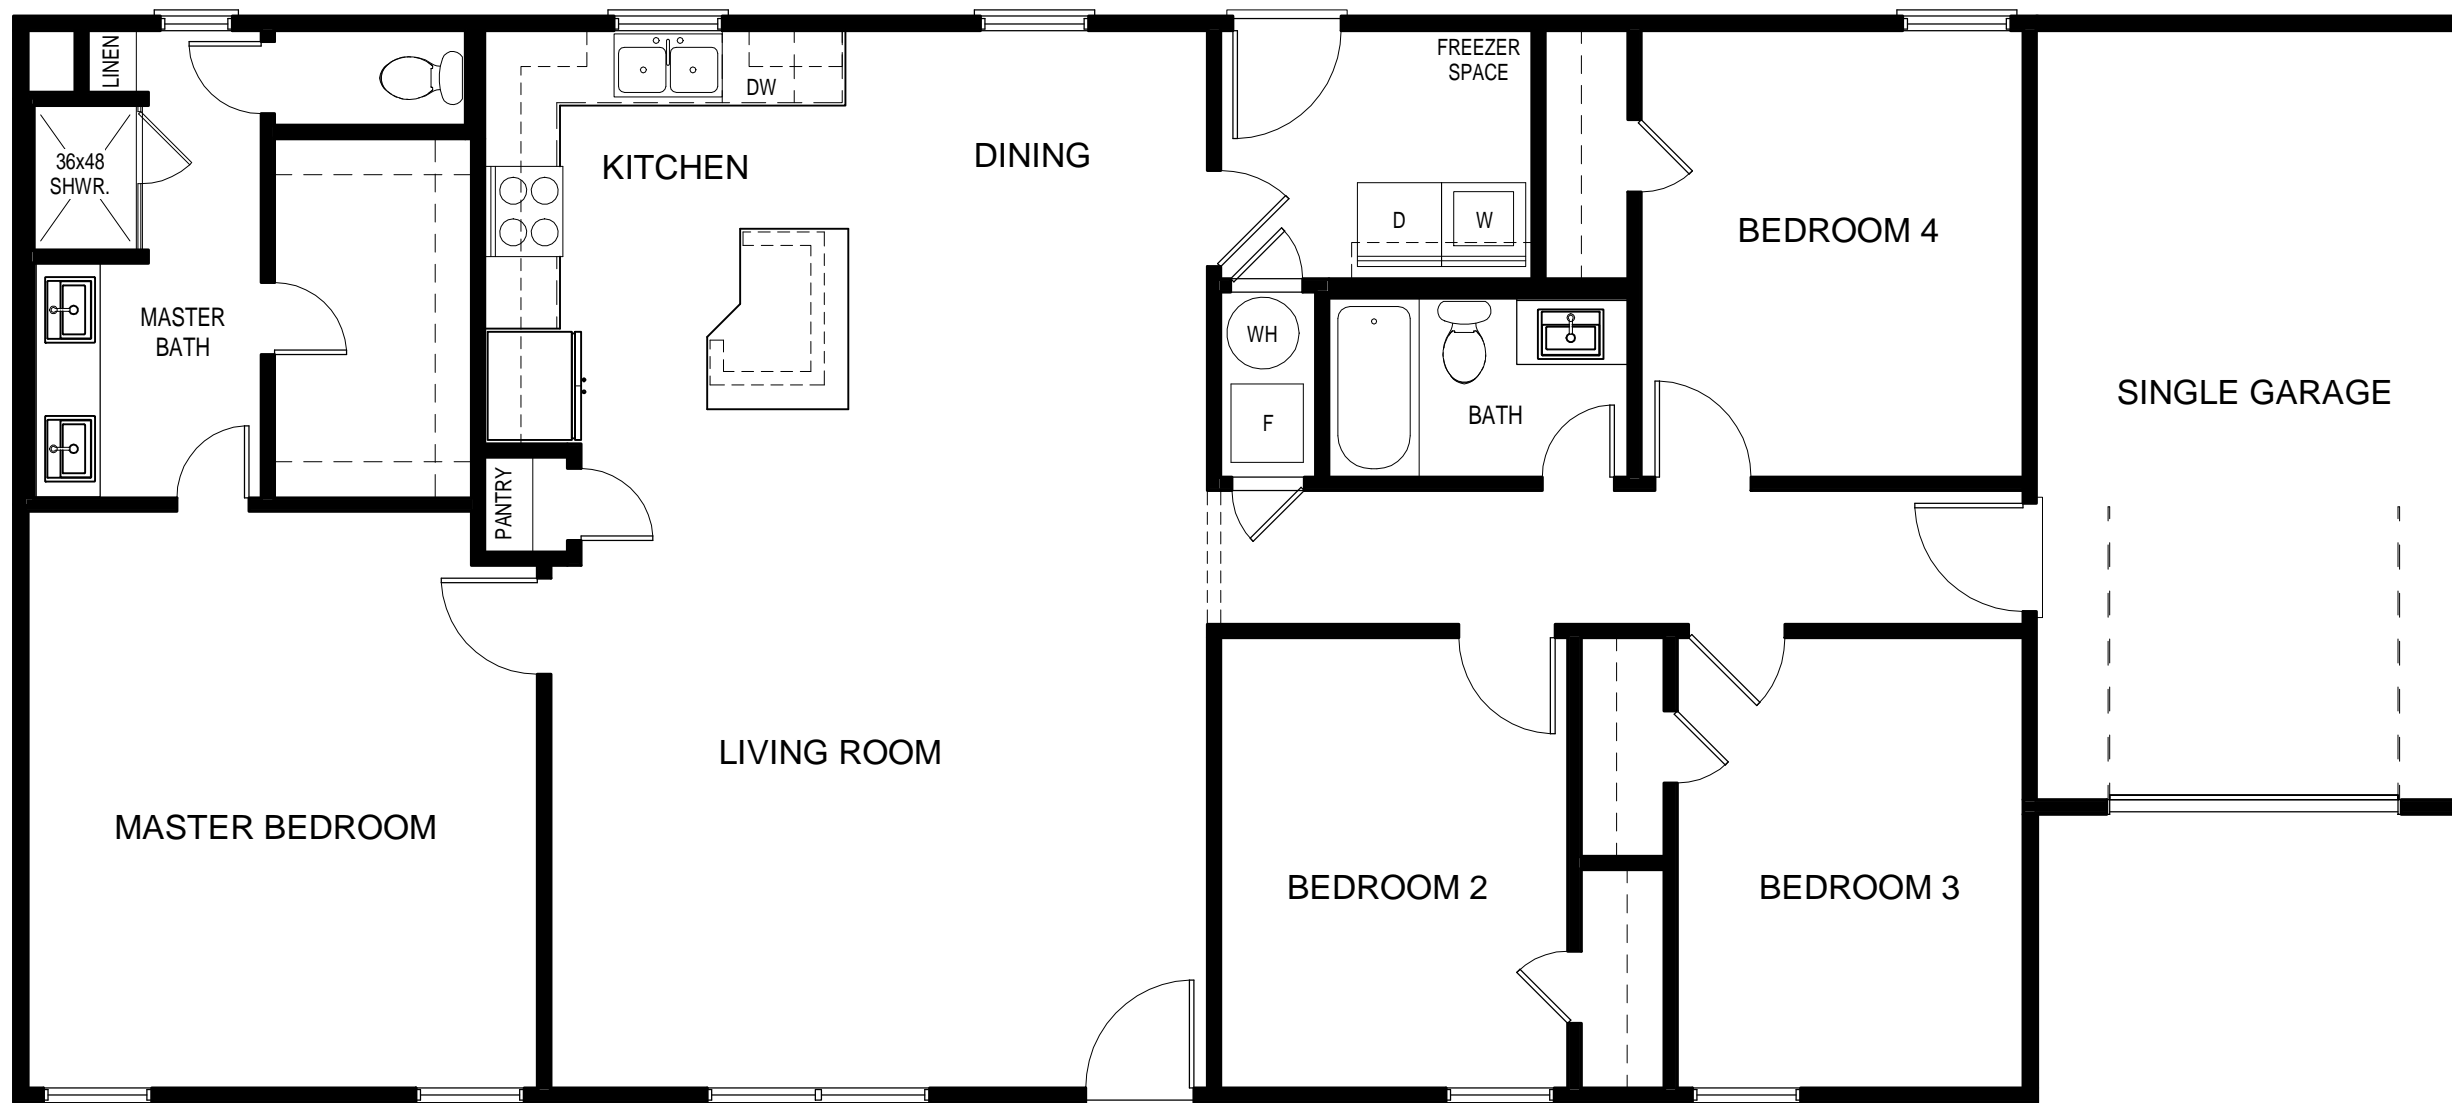

1 FLOOR PLAN
 3/16" = 1'-0"

Subdiv.:
 Address:
 Lot: Block:
 City: State: TX
 County:

PONDEROSA SERIES
 P1680 4BR 2BA (NO GARAGE)

Issued: 12/26/2018
 7:59:30 AM
 Date: 12/24/18
 By: jch

G-OR

1 FLOOR PLAN
 3/16" = 1'-0"

Subdiv.:
 Address:
 Lot: Block:
 City: State: TX
 County:

PONDEROSA SERIES
 P1680 4BR 2BA (SINGLE GARAGE)

Issued: 12/26/2018
 7:59:31 AM
 Date: 12/24/18
 By: JCH

1 FLOOR PLAN
 3/16" = 1'-0"

Subdiv.:
 Address:
 Lot: Block:
 City: State: TX
 County:

PONDEROSA SERIES
 P1680 4BR 2BA (DOUBLE GARAGE)

Issued: 12/26/2018
 7:59:31 AM
 Date: 12/24/18
 By: jch

G-2R