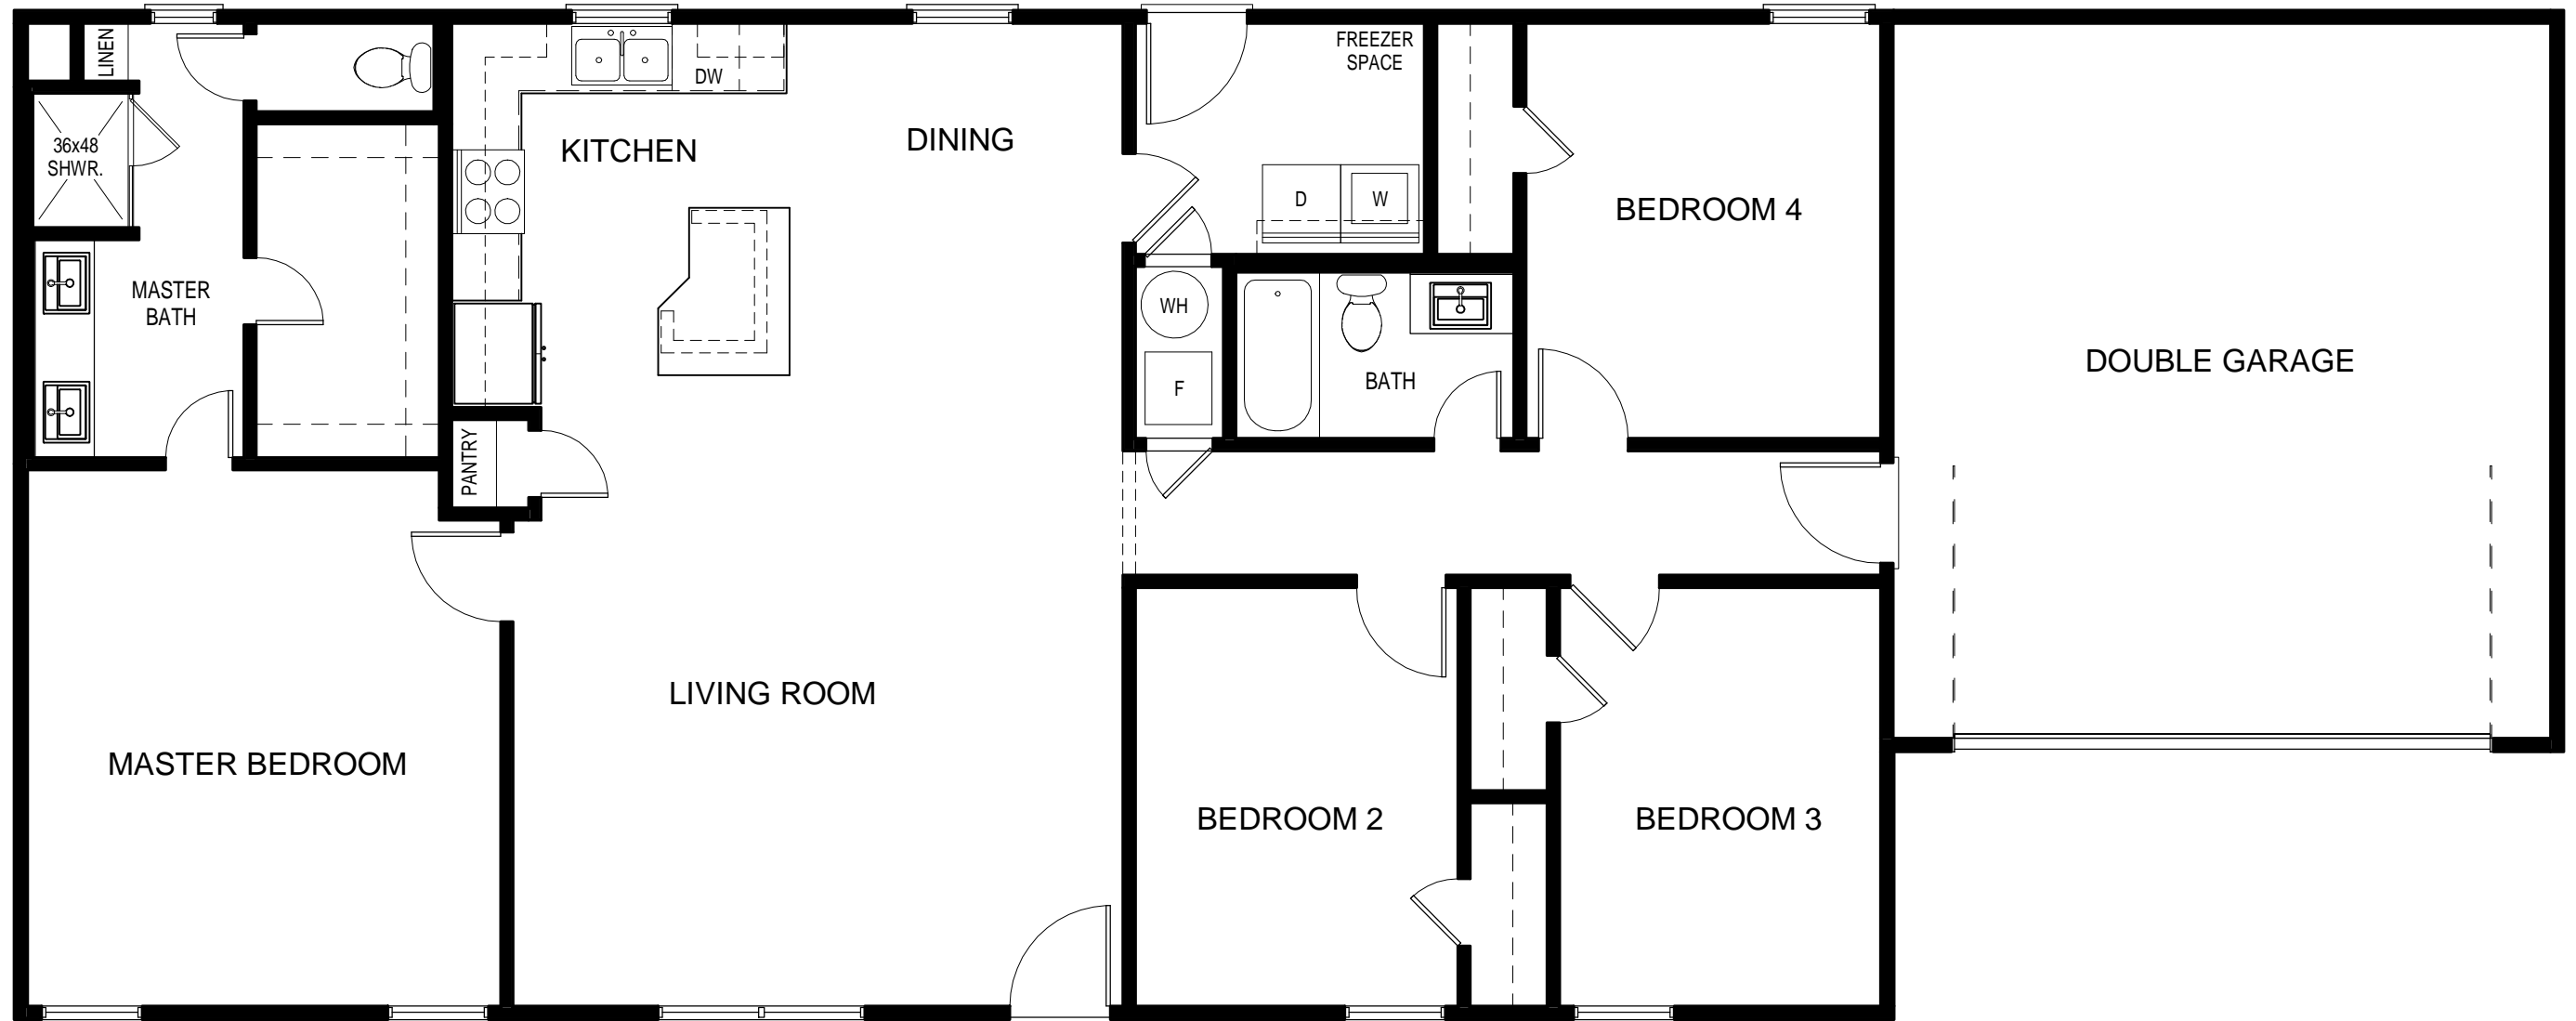

1 FLOOR PLAN
 3/16" = 1'-0"

Subdiv.:
 Address:
 Lot: Block:
 City: State: TX
 County:

PONDEROSA SERIES
 P1680 4BR 2BA (NO GARAGE)

Issued: 12/26/2018
 7:59:30 AM
 Date: 12/24/18
 By: jch

G-OR

1 FLOOR PLAN
 3/16" = 1'-0"

Subdiv.:
 Address:
 Lot: Block:
 City: State: TX
 County:

PONDEROSA SERIES
 P1680 4BR 2BA (SINGLE GARAGE)

Issued: 12/26/2018
 7:59:31 AM
 Date: 12/24/18
 By: JCH

1 FLOOR PLAN
 3/16" = 1'-0"

Subdiv.:
 Address:
 Lot: Block:
 City: State: TX
 County:

PONDEROSA SERIES
 P1680 4BR 2BA (DOUBLE GARAGE)

Issued: 12/26/2018
 7:59:31 AM
 Date: 12/24/18
 By: jch

G-2R