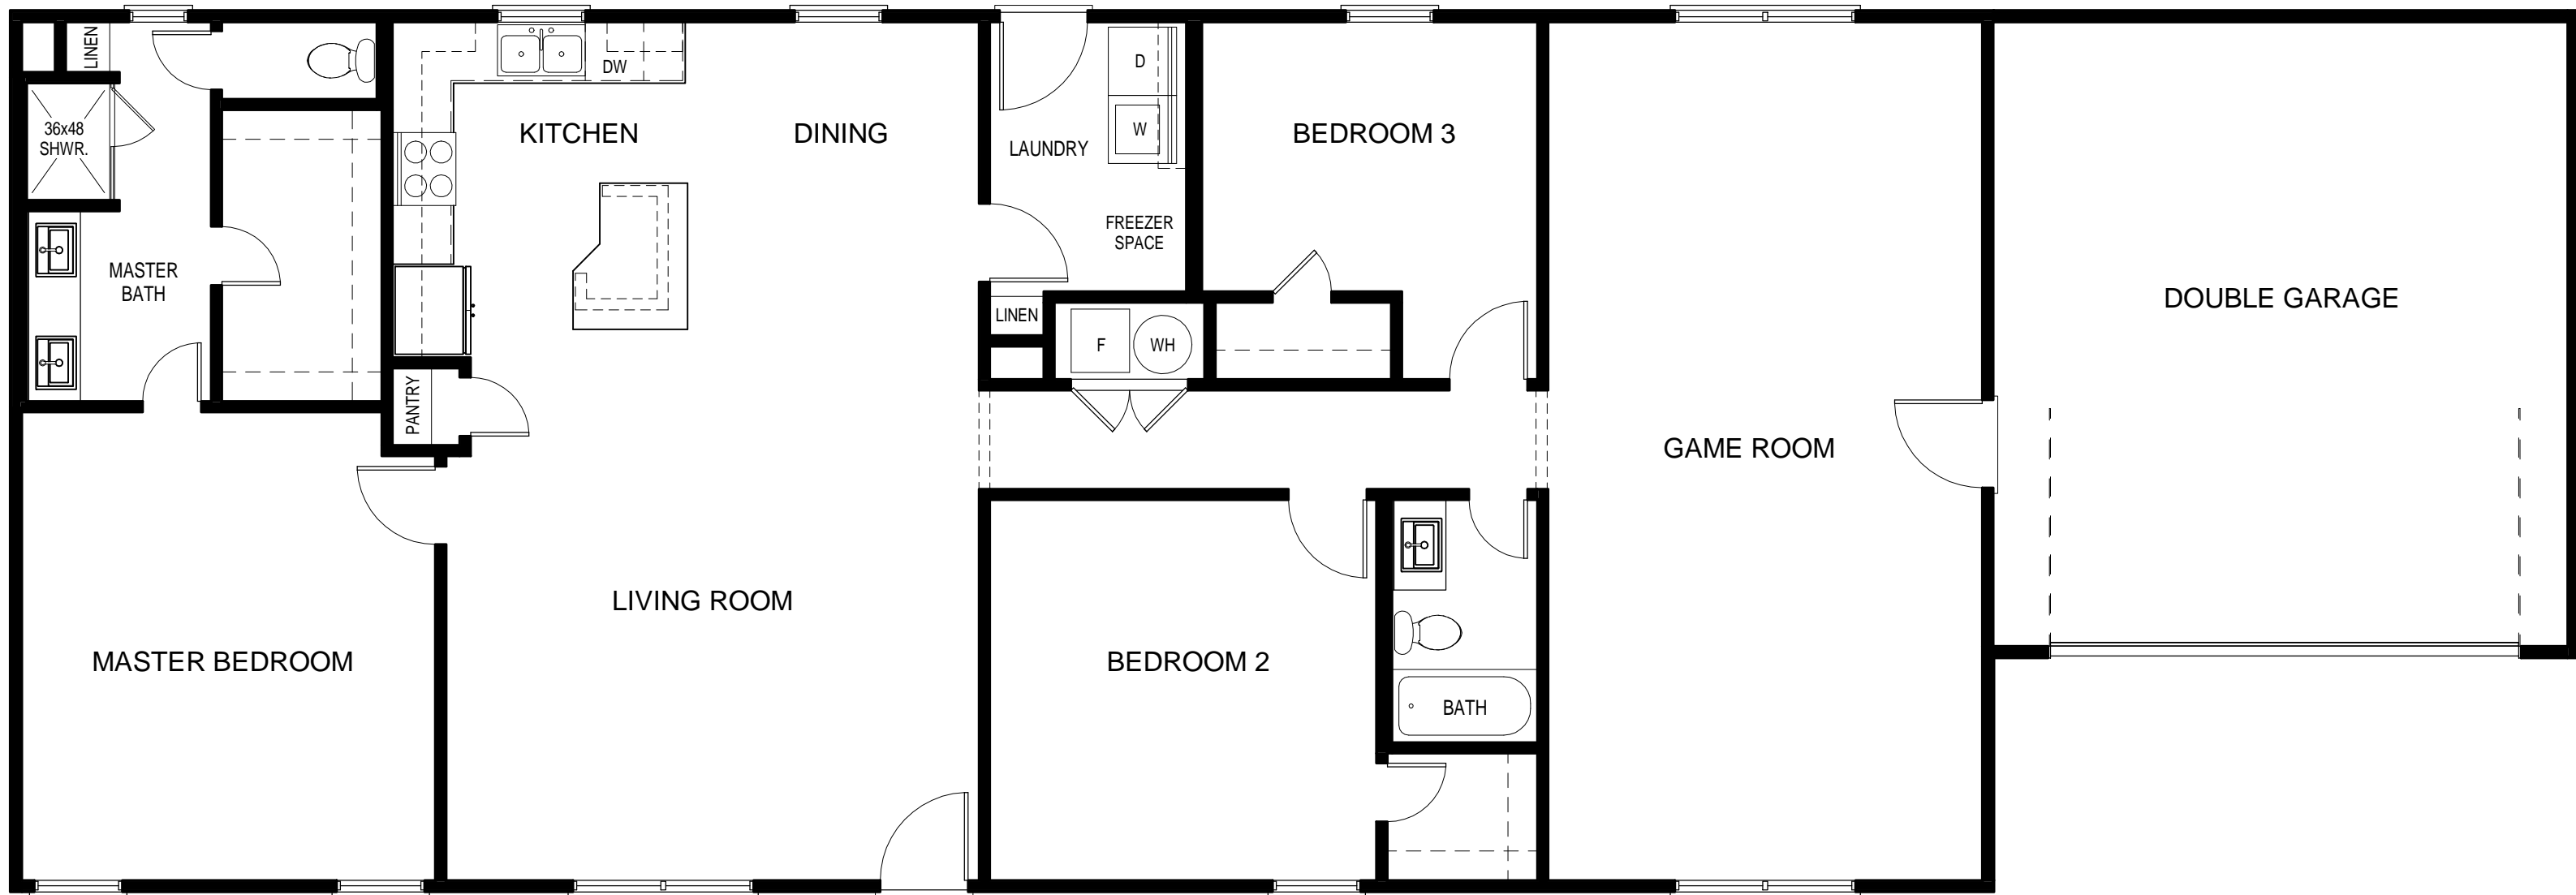

1 FLOOR PLAN
 3/16" = 1'-0"

Subdiv.:
 Address:
 Lot: Block:
 City: State: TX
 County:

PONDEROSA SERIES
P2030 3BR 2BA (NO GARAGE)

Issued: 12/26/2018
 8:54:08 AM
 Date: 12/25/18
 By: jch

G-OR

1 FLOOR PLAN
 3/16" = 1'-0"

Subdiv.:
 Address:
 Lot: Block:
 City: State: TX
 County:

PONDEROSA SERIES
P2030 3BR 2BA (SINGLE GARAGE)

Issued: 12/26/2018
 8:54:08 AM
 Date: 12/25/18
 By: jch

G-IR

1 FLOOR PLAN
 3/16" = 1'-0"

 jim@newearthbuildingdesign.com	Subdiv.:	PONDEROSA SERIES P2030 3BR 2BA (DOUBLE GARAGE)	 Ponderosa Homes of Texas <i>Built on YOUR lot</i>	Issued: 12/26/2018 8:54:09 AM
	Address:			Date: 12/25/18
	Lot: Block:			By: jch
	City: State: TX			G-2R
County:				