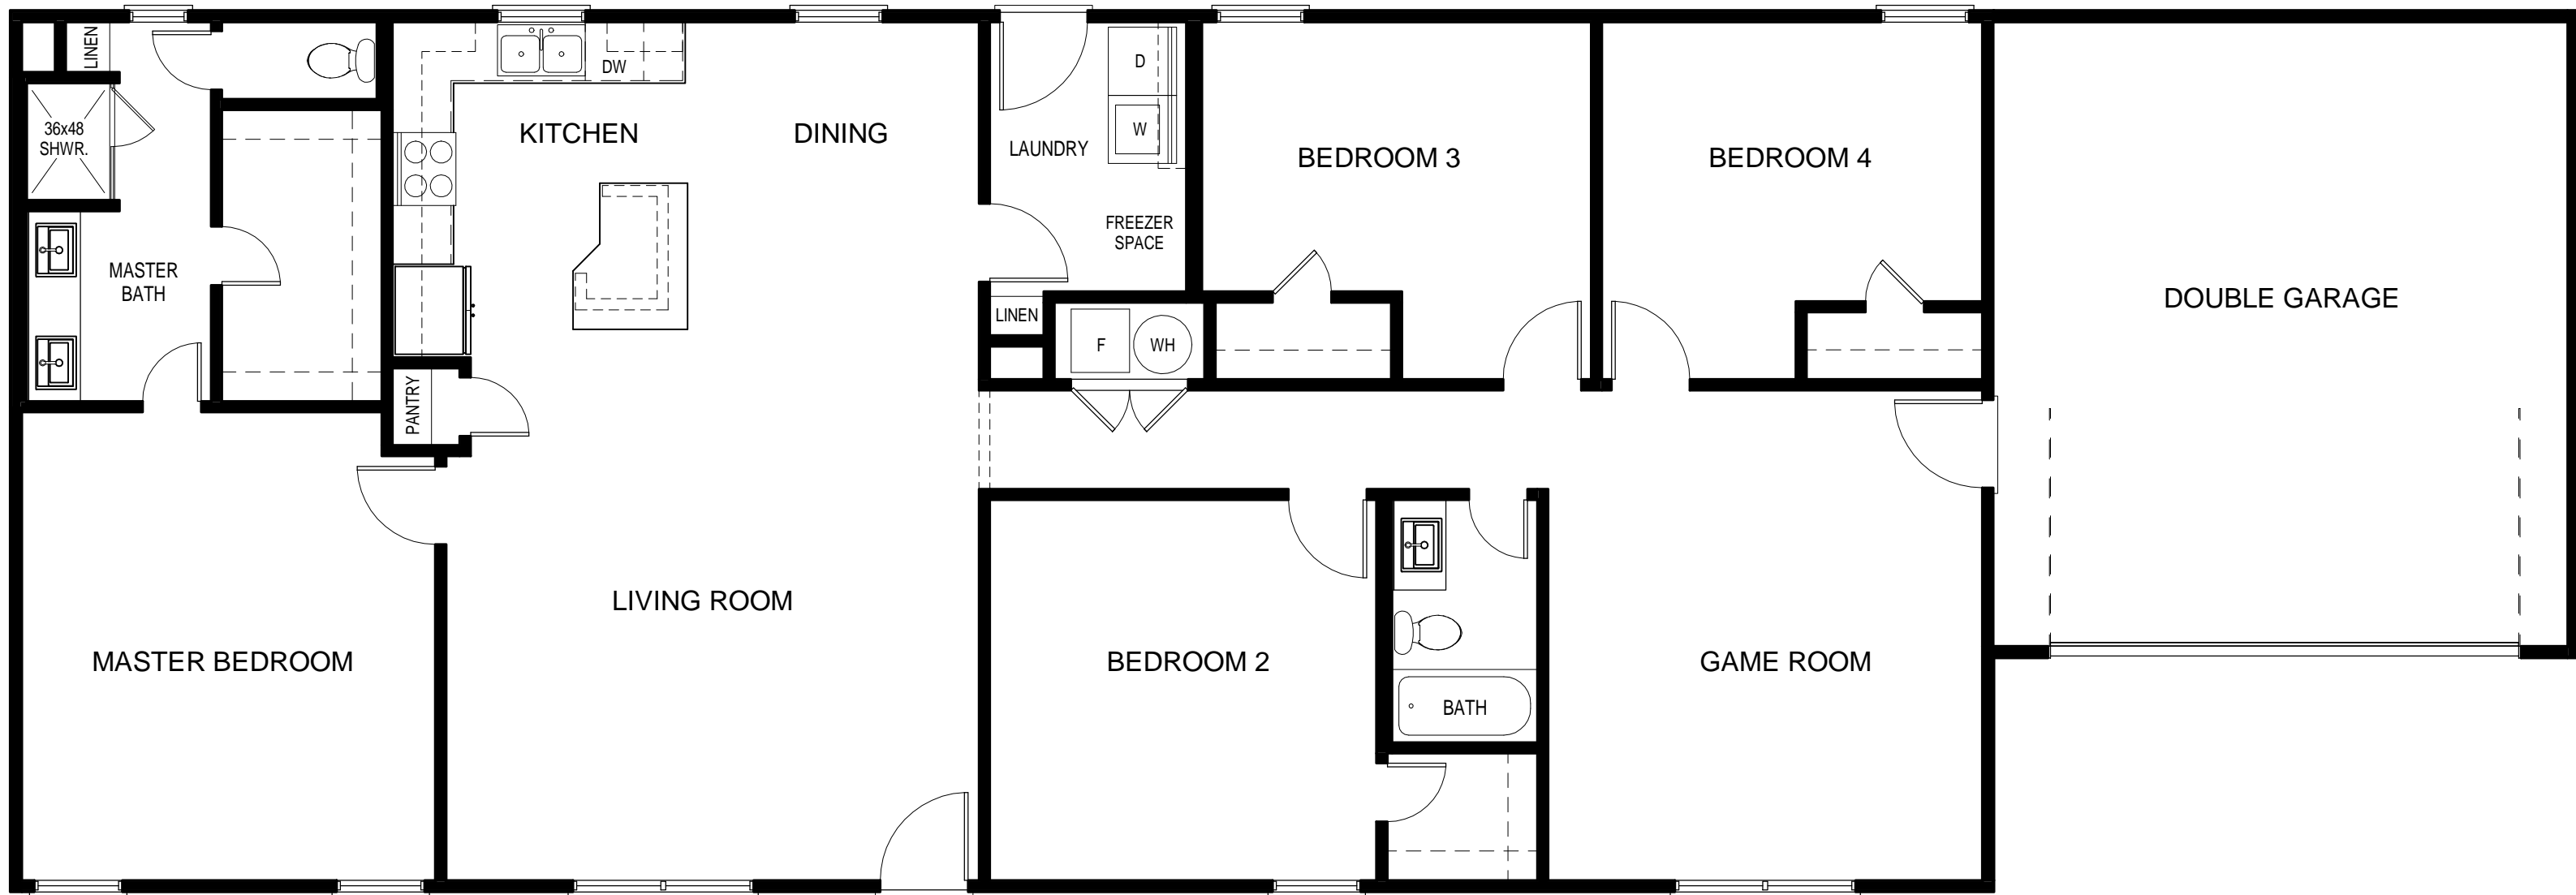

1 FLOOR PLAN
 3/16" = 1'-0"

Subdiv.:
 Address:
 Lot: Block:
 City: State: TX
 County:

PONDEROSA SERIES
P2030 4BR 2BA (NO GARAGE)

Issued: 12/26/2018
 8:55:51 AM
 Date: 12/25/18
 By: jch

G-OR

1 FLOOR PLAN
3/16" = 1'-0"

Subdiv.:
Address:
Lot: Block:
City: State: TX
County:

PONDEROSA SERIES
P2030 4BR 2BA (SINGLE GARAGE)

Issued: 12/26/2018
8:55:52 AM
Date: 12/25/18
By: jch

G-IR

1 FLOOR PLAN
 3/16" = 1'-0"

 jim@newearthbuildingdesign.com	Subdiv.:	PONDEROSA SERIES P2030 4BR 2BA (DOUBLE GARAGE)	 Ponderosa Homes of Texas <i>Built on YOUR lot</i>	Issued: 12/26/2018 8:55:52 AM
	Address:			Date: 12/25/18
	Lot: Block:			By: jch
	City: State: TX			G-2R
County:				